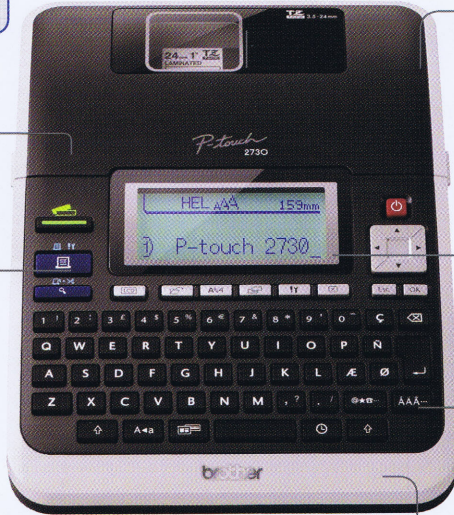

PT-2730

Includes AC adapter, software, USB cable, and 24mm starter tape

NEW Sleek, modern design with built-in automatic tape cutter, and easy top-load tape design

NEW Label Collection feature offers more than 50 pre-designed labels for files, office signage, shipping labels – and more!

PC Connectable
Use as stand-alone labeller or connected to a PC or Mac and use P-touch® Editor software to create elaborate labels

Large, 16-character by 3 line graphical display with vivid backlight design for easy viewing

Select from 8 fonts, 10 type styles and 20 frames

Helsinki San Diego Calgary
Brussels Florida US
Los Angeles Belgium

Do Not Drop

Do Not Bend

Out of Stock

Authorized Personnel Only

Creates durable, laminated labels in a variety of colors. Prints big, bold labels up to 24mm wide!

Additional Features

- Text Reminder feature recalls frequently printed words – making label creation quick and easy
- Capable of printing up to 7 lines of text on a label
- Save and print up to 99 of your favourite labels
- Create and print bar codes
- Download feature allows access to additional label designs. (Download to machine available for Windows only)

Specifications

- Carton Contents
  - PT-2730 PC-Connectable Labeller
  - AC Adapter
  - P-touch Editor Software and Drivers
  - USB cable
  - Black Print on White Laminated TZ Starter Tape 24mm x 4m
  - User's Manual
- Operates on 8 x AA Alkaline Batteries (LR6) (not included)
- Unit Dimensions: 177.8mm(W) x 238.76mm(D) x 71.1mm(H) (approx.)
- Unit Weight: 0.88kg (approx.)

System Requirements

- Operating System
  - Microsoft® Windows® XP
  - Microsoft® Windows Vista®
  - Microsoft® Windows® 7
  - Mac OS X 10.4.11 - 10.6
- Interface
  - Windows®: USB (Ver 2.0 Full Speed)
  - Mac: USB (Ver 2.0 Full Speed)

Standard TZ or TZe laminated tapes* offer a wide variety of colors and sizes for general labeling needs. For more challenging applications, a number of specialty tapes are also available.

* Additional purchase required. Windows Vista is either a registered trademark or trademark of Microsoft Corporation in the United States and/or other countries.